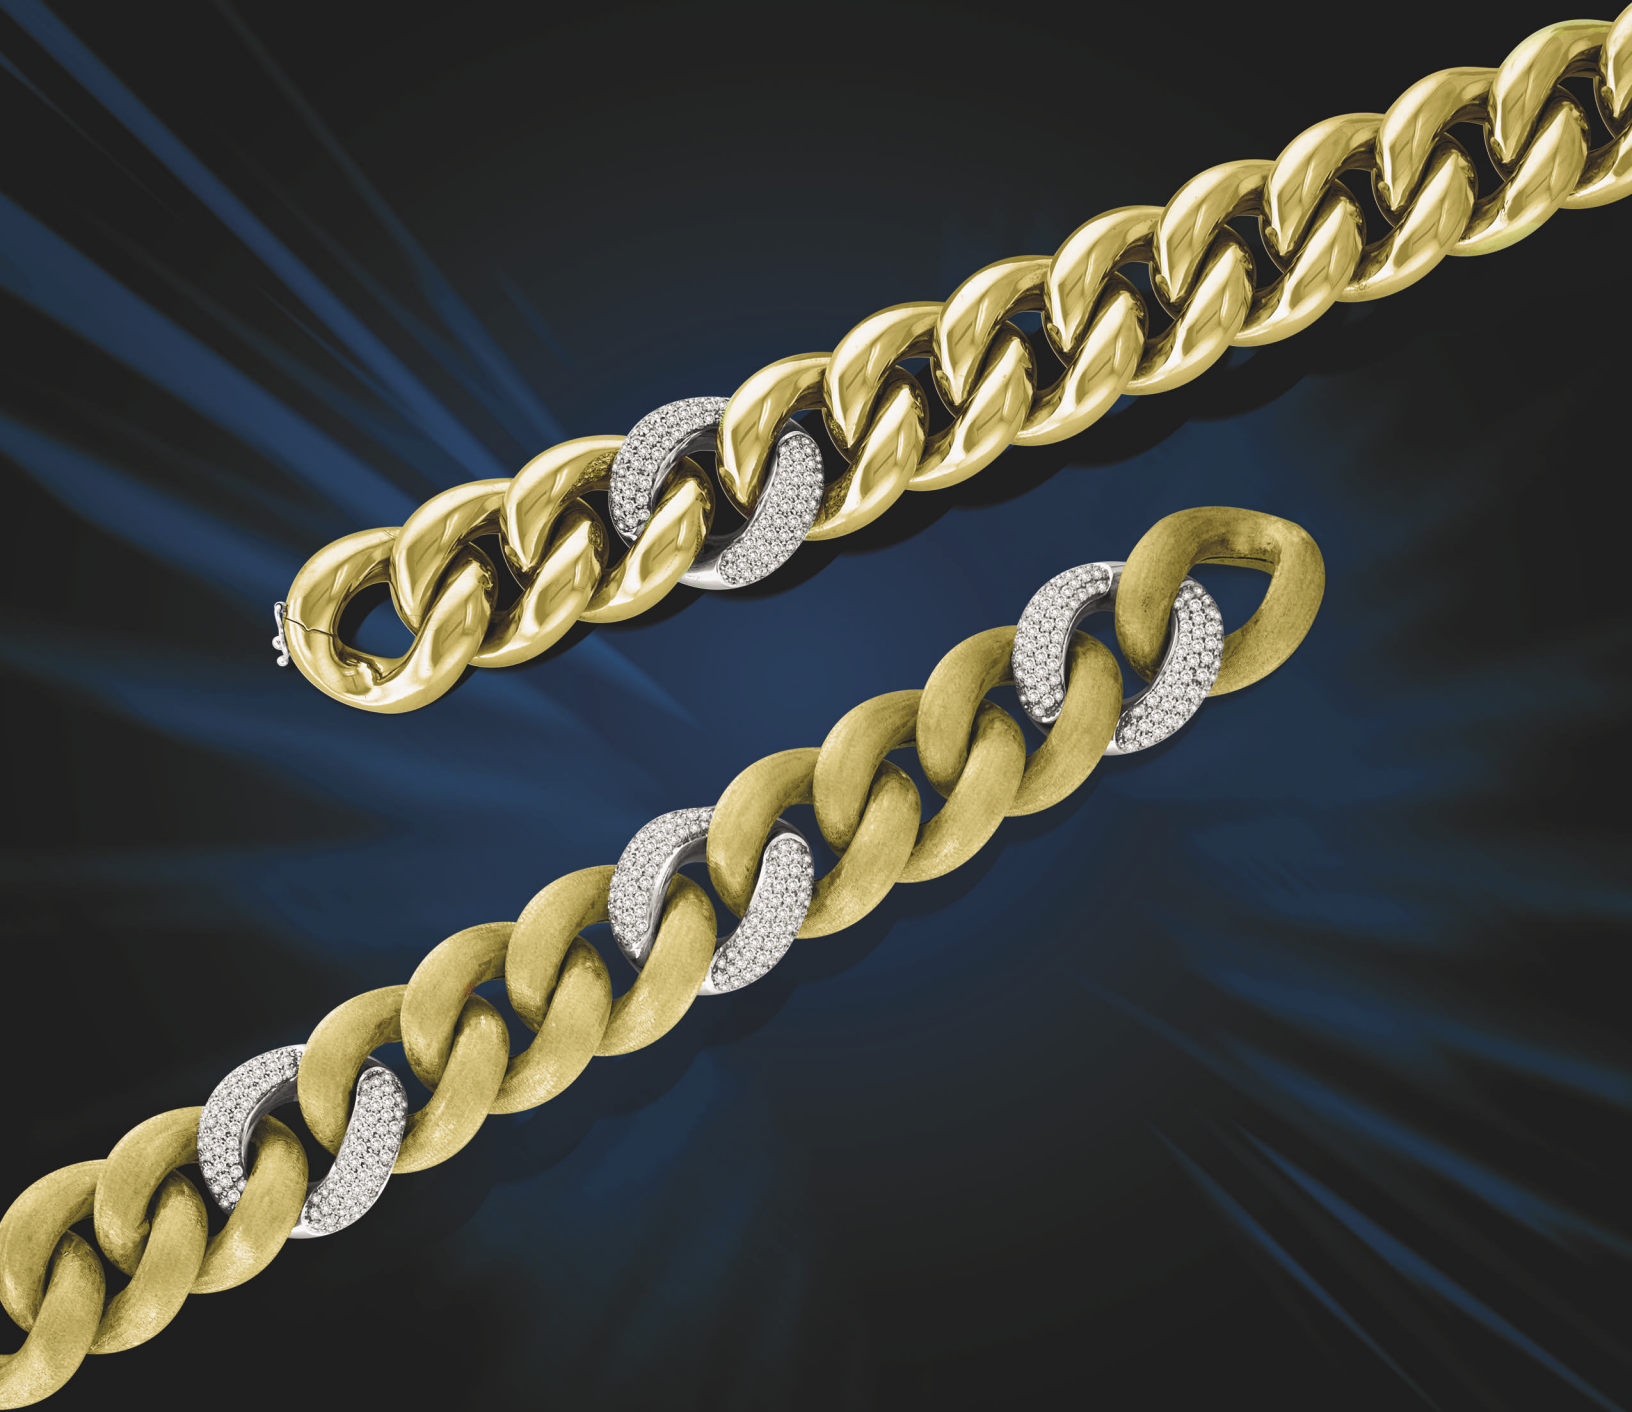

NICOLIS·COLA

CONTEMPORARY
CLASSIC
JEWELRY

NICOLIS·COLA

CONTEMPORARY
CLASSIC
JEWELRY

NICOLIS·COLA

CONTEMPORARY
CLASSIC
JEWELRY

A gold chain with three diamond-encrusted links. The chain is made of large, interlocking oval links. Three of the links are replaced by rectangular links encrusted with small, round-cut diamonds. The background is a warm, golden-orange gradient with soft, out-of-focus circular patterns.