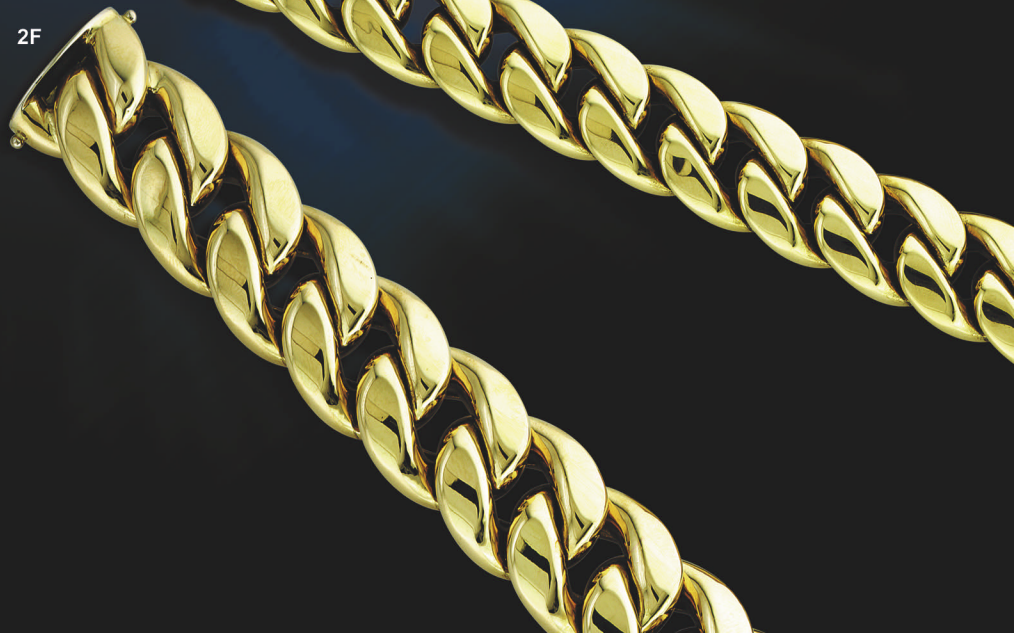

NICOLIS·COLA

CONTEMPORARY
CLASSIC
JEWELRY

2B

2C

2A

2D

2E

2F

2A. ART21	33.0g
2B. ART752	61.5g
2C. ART750	89.7g
2D. ART15	26.8g
2E. ART1987 OVALE	57.7g
2F. ART1736	96.0g